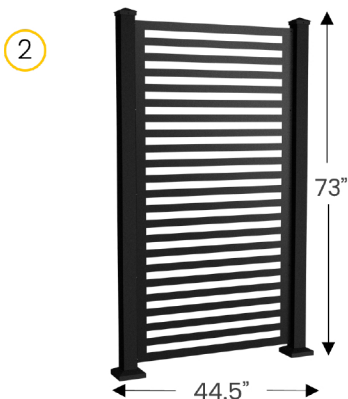

HONEYCOMB

PLANKS

SOLID*

STREAMLINE

*SOLID can be cut to fill unwanted gaps

DESIGN SERIES

CINDER BLOCK

HIGH TIDE

MALIBU

NEXT LINE

PALMS & FRONDS

PARALLEL

TWIN PEAKS

ASSEMBLY

PARTS & ACCESSORIES

72" POST w/
CAP & SKIRT

108" POST w/
CAP & SKIRT

1", 2", 3", 4" SPACER SETS

L BRACKET
SET

U CHANNEL
SET

POST SCREW
SET

CONCRETE
SCREW SET

- SCREEN SPAN MEASUREMENTS -

1 SCREEN = 44.5" 2 SCREENS = 83" 3 SCREENS = 122.5" 4 SCREENS = 161.5" 5 SCREENS = 200.5"