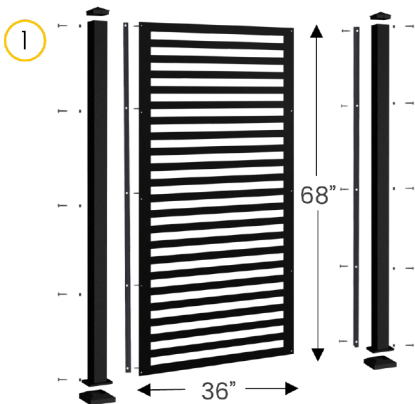

MALIBU

NEXT LINE

PALMS & FRONDS

PARALLEL

TWIN PEAKS

ASSEMBLY

PARTS & ACCESSORIES

72" POST w/
CAP & SKIRT

108" POST w/
CAP & SKIRT

1", 2", 3", 4" SPACER SETS

L BRACKET
SET

U CHANNEL
SET

POST SCREW
SET

CONCRETE
SCREW SET

- SCREEN SPAN MEASUREMENTS -

1 SCREEN = 44.5" 2 SCREENS = 83" 3 SCREENS = 122.5" 4 SCREENS = 161.5" 5 SCREENS = 200.5"