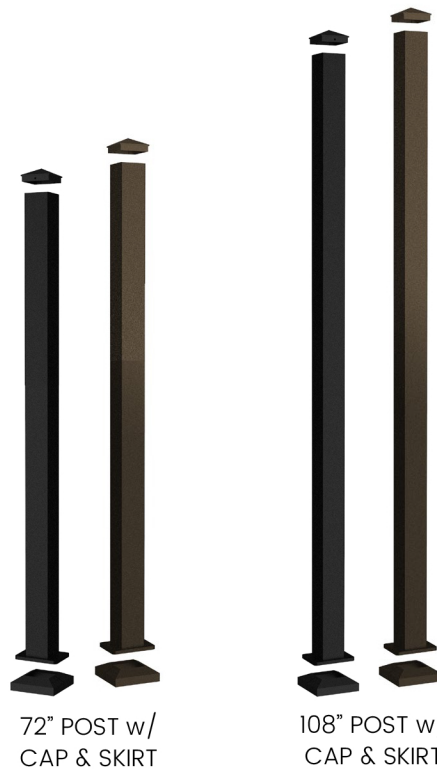

HONEYCOMB

PLANKS

SOLID*

STREAMLINE

*SOLID can be cut to fill unwanted gaps

DESIGN SERIES

CINDER BLOCK

HIGH TIDE

MALIBU

NEXT LINE

PALMS & FRONDS

PARALLEL

TWIN PEAKS

ASSEMBLY

PARTS & ACCESSORIES

72" POST w/
CAP & SKIRT

108" POST w/
CAP & SKIRT

1", 2", 3", 4" SPACER SETS

L BRACKET
SET

U CHANNEL
SET

POST SCREW
SET

CONCRETE
SCREW SET

- SCREEN SPAN MEASUREMENTS -

1 SCREEN = 44.5" 2 SCREENS = 83" 3 SCREENS = 122.5" 4 SCREENS = 161.5" 5 SCREENS = 200.5"